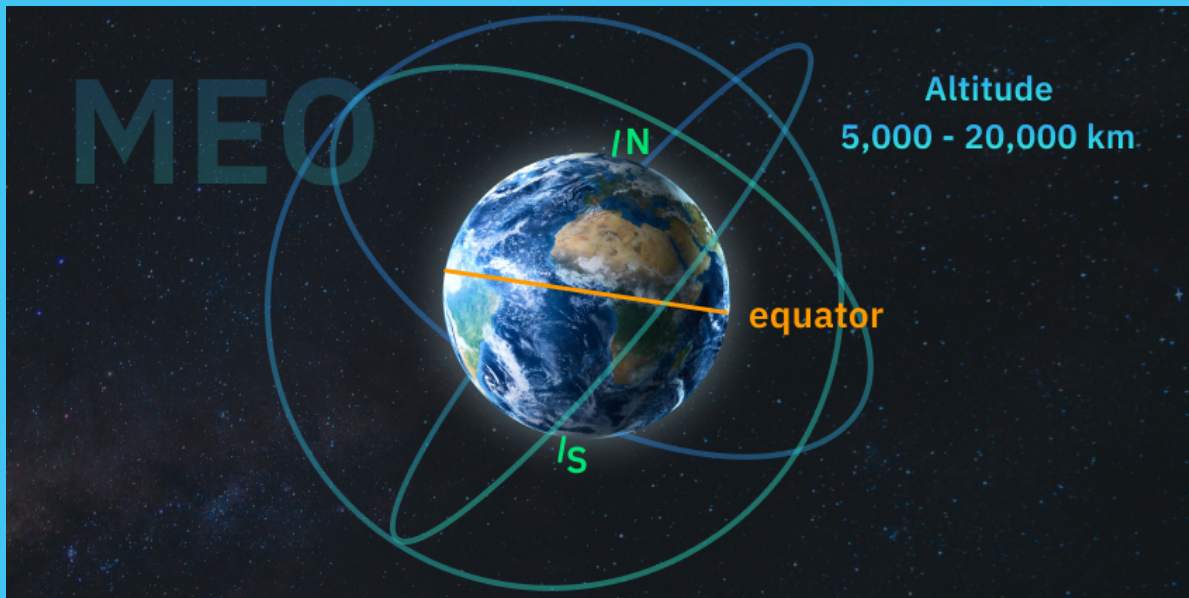

Medium Earth Orbit(MEO)

Medium Earth orbit comprises a wide range of orbits anywhere between LEO and GEO. It is similar to LEO in that it also does not need to take specific paths around Earth, and it is used by a variety of satellites with many different applications.

It is very commonly used by navigation satellites, like the European Galileo system (pictured). Galileo powers navigation communications across Europe, and is used for many types of navigation, from tracking large jumbo jets to getting directions to your smartphone. Galileo uses a constellation of multiple satellites to provide coverage across large parts of the world all at once.